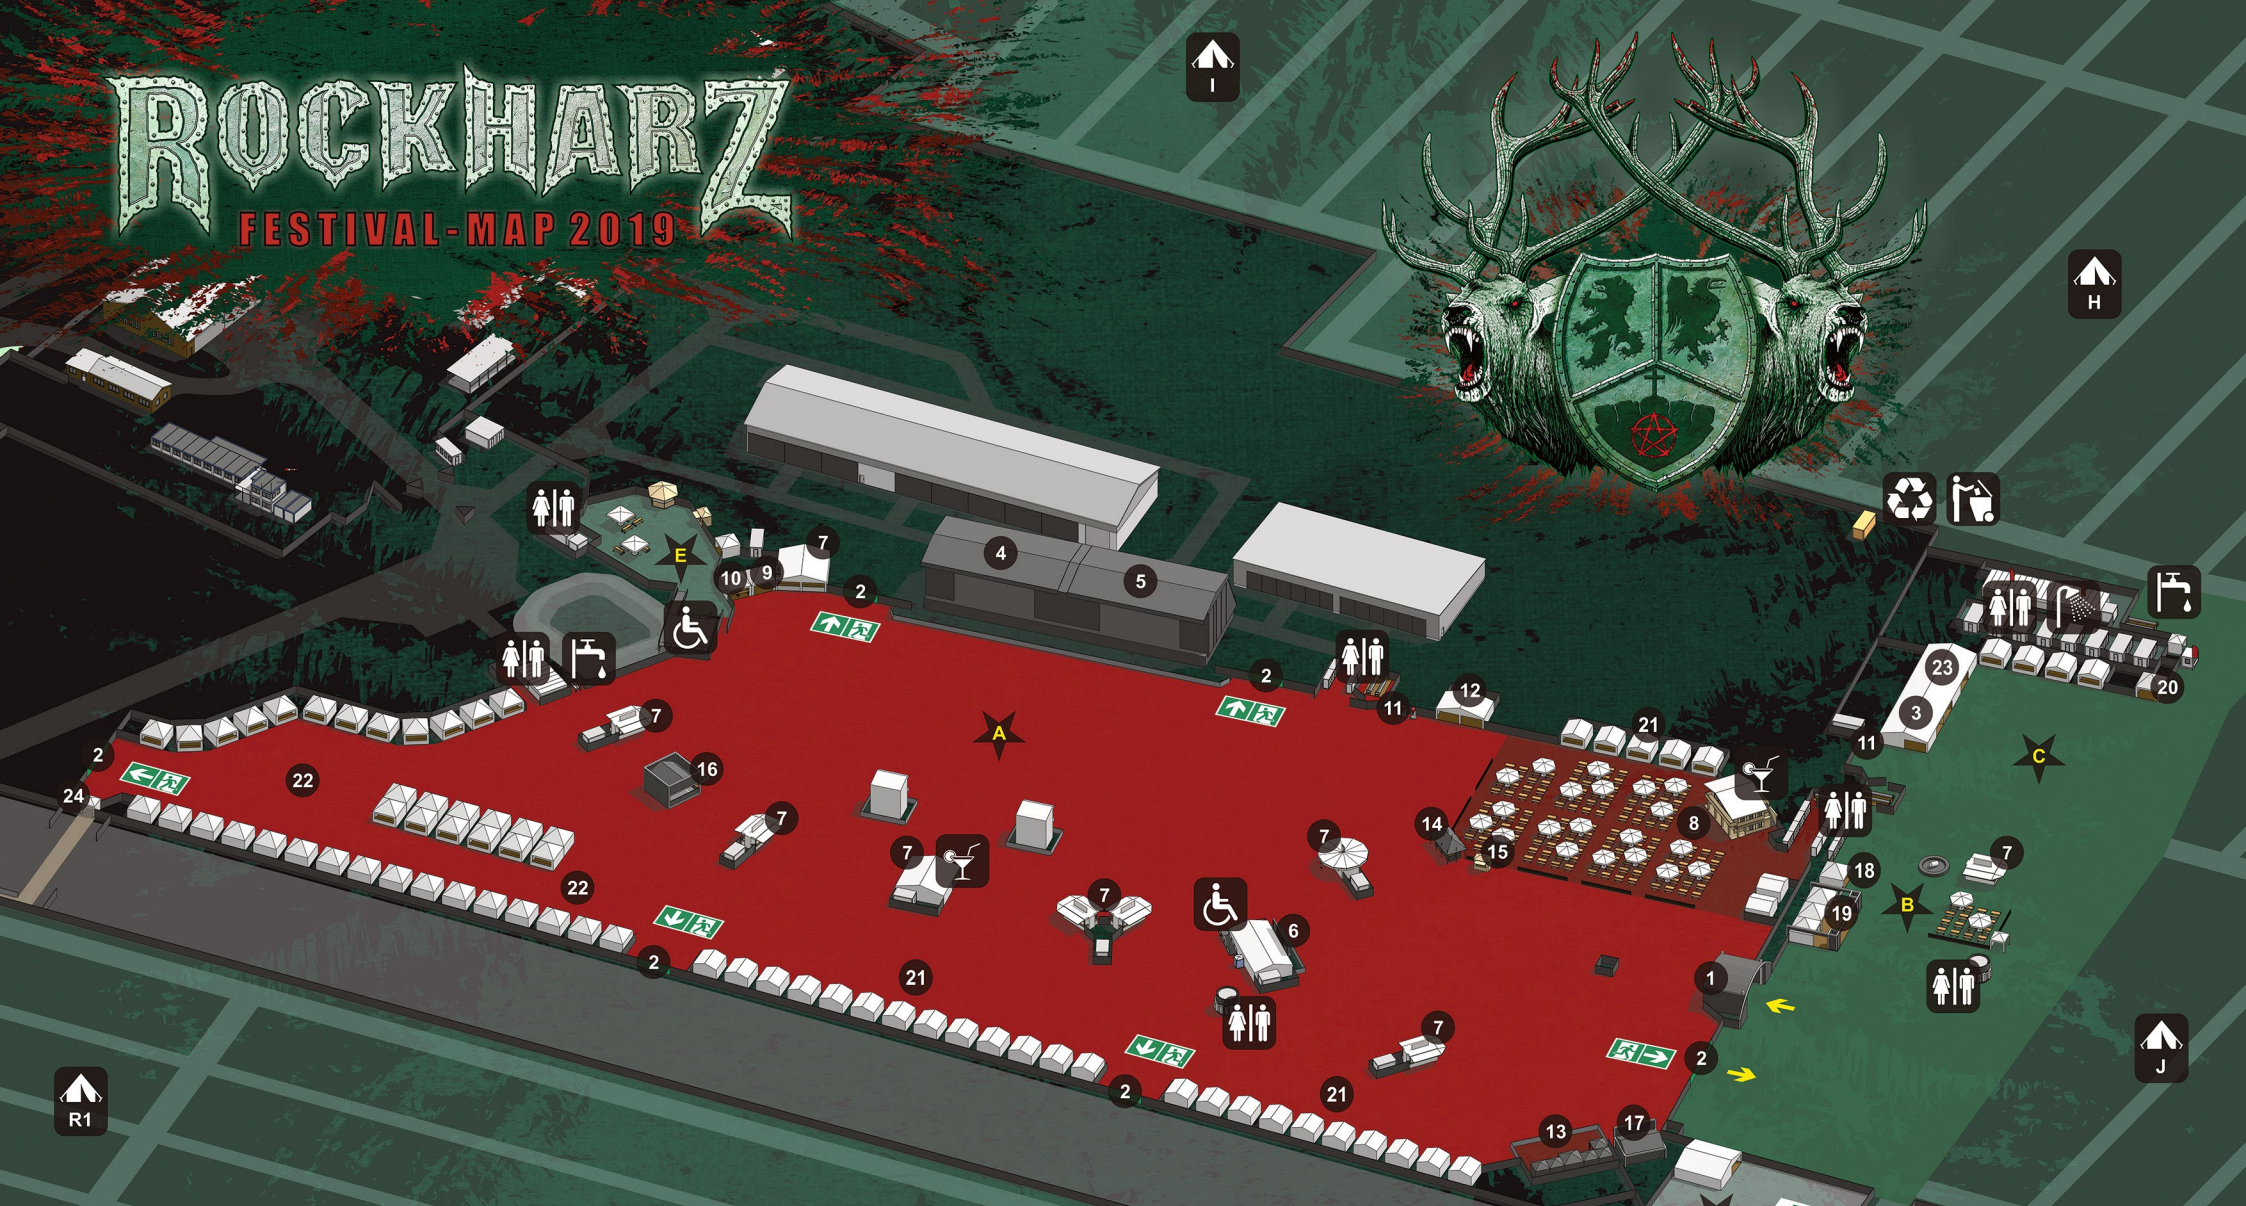

# ROCKHARZ

## FESTIVAL-MAP 2019

- A FESTIVAL AREA
- B MEETING POINT
- C PLAZA
- D FIRST AID
- E VIP AREA

- 1 MAIN ENTRANCE / EXIT
- 2 EMERGENCY EXIT
- 3 FESTIVAL WRISTBANDS (INSIDE TENT)
- 4 DARKSTAGE
- 5 OFFICIAL MERCHANDISE
- 6 BEER & NON-ALCOHOLIC DRINKS
- 7 'MUTANTENSTADL' & BEERGARDEN
- 8 ROCKHARZ INFO-POINT
- 9 AUTOGRAPH SESSIONS
- 10 ATM (EC-CASH-MACHINE)
- 11 AFM / SOULFOOD

- 13 WINSTON
- 14 MET (MEAD)
- 15 WINEBAR
- 16 JACK DANIEL'S
- 17 FICKEN
- 18 BEMBEL WITH CARE
- 19 RADIO BOB!
- 20 INTERSPORT (CAMPING GEAR)
- 21 STALLS FOOD
- 22 STALLS NON-FOOD
- 23 SUPERMARKET / BREAKFAST TENT
- 24 ENTRANCE / EXIT (DAY TICKETS ONLY)