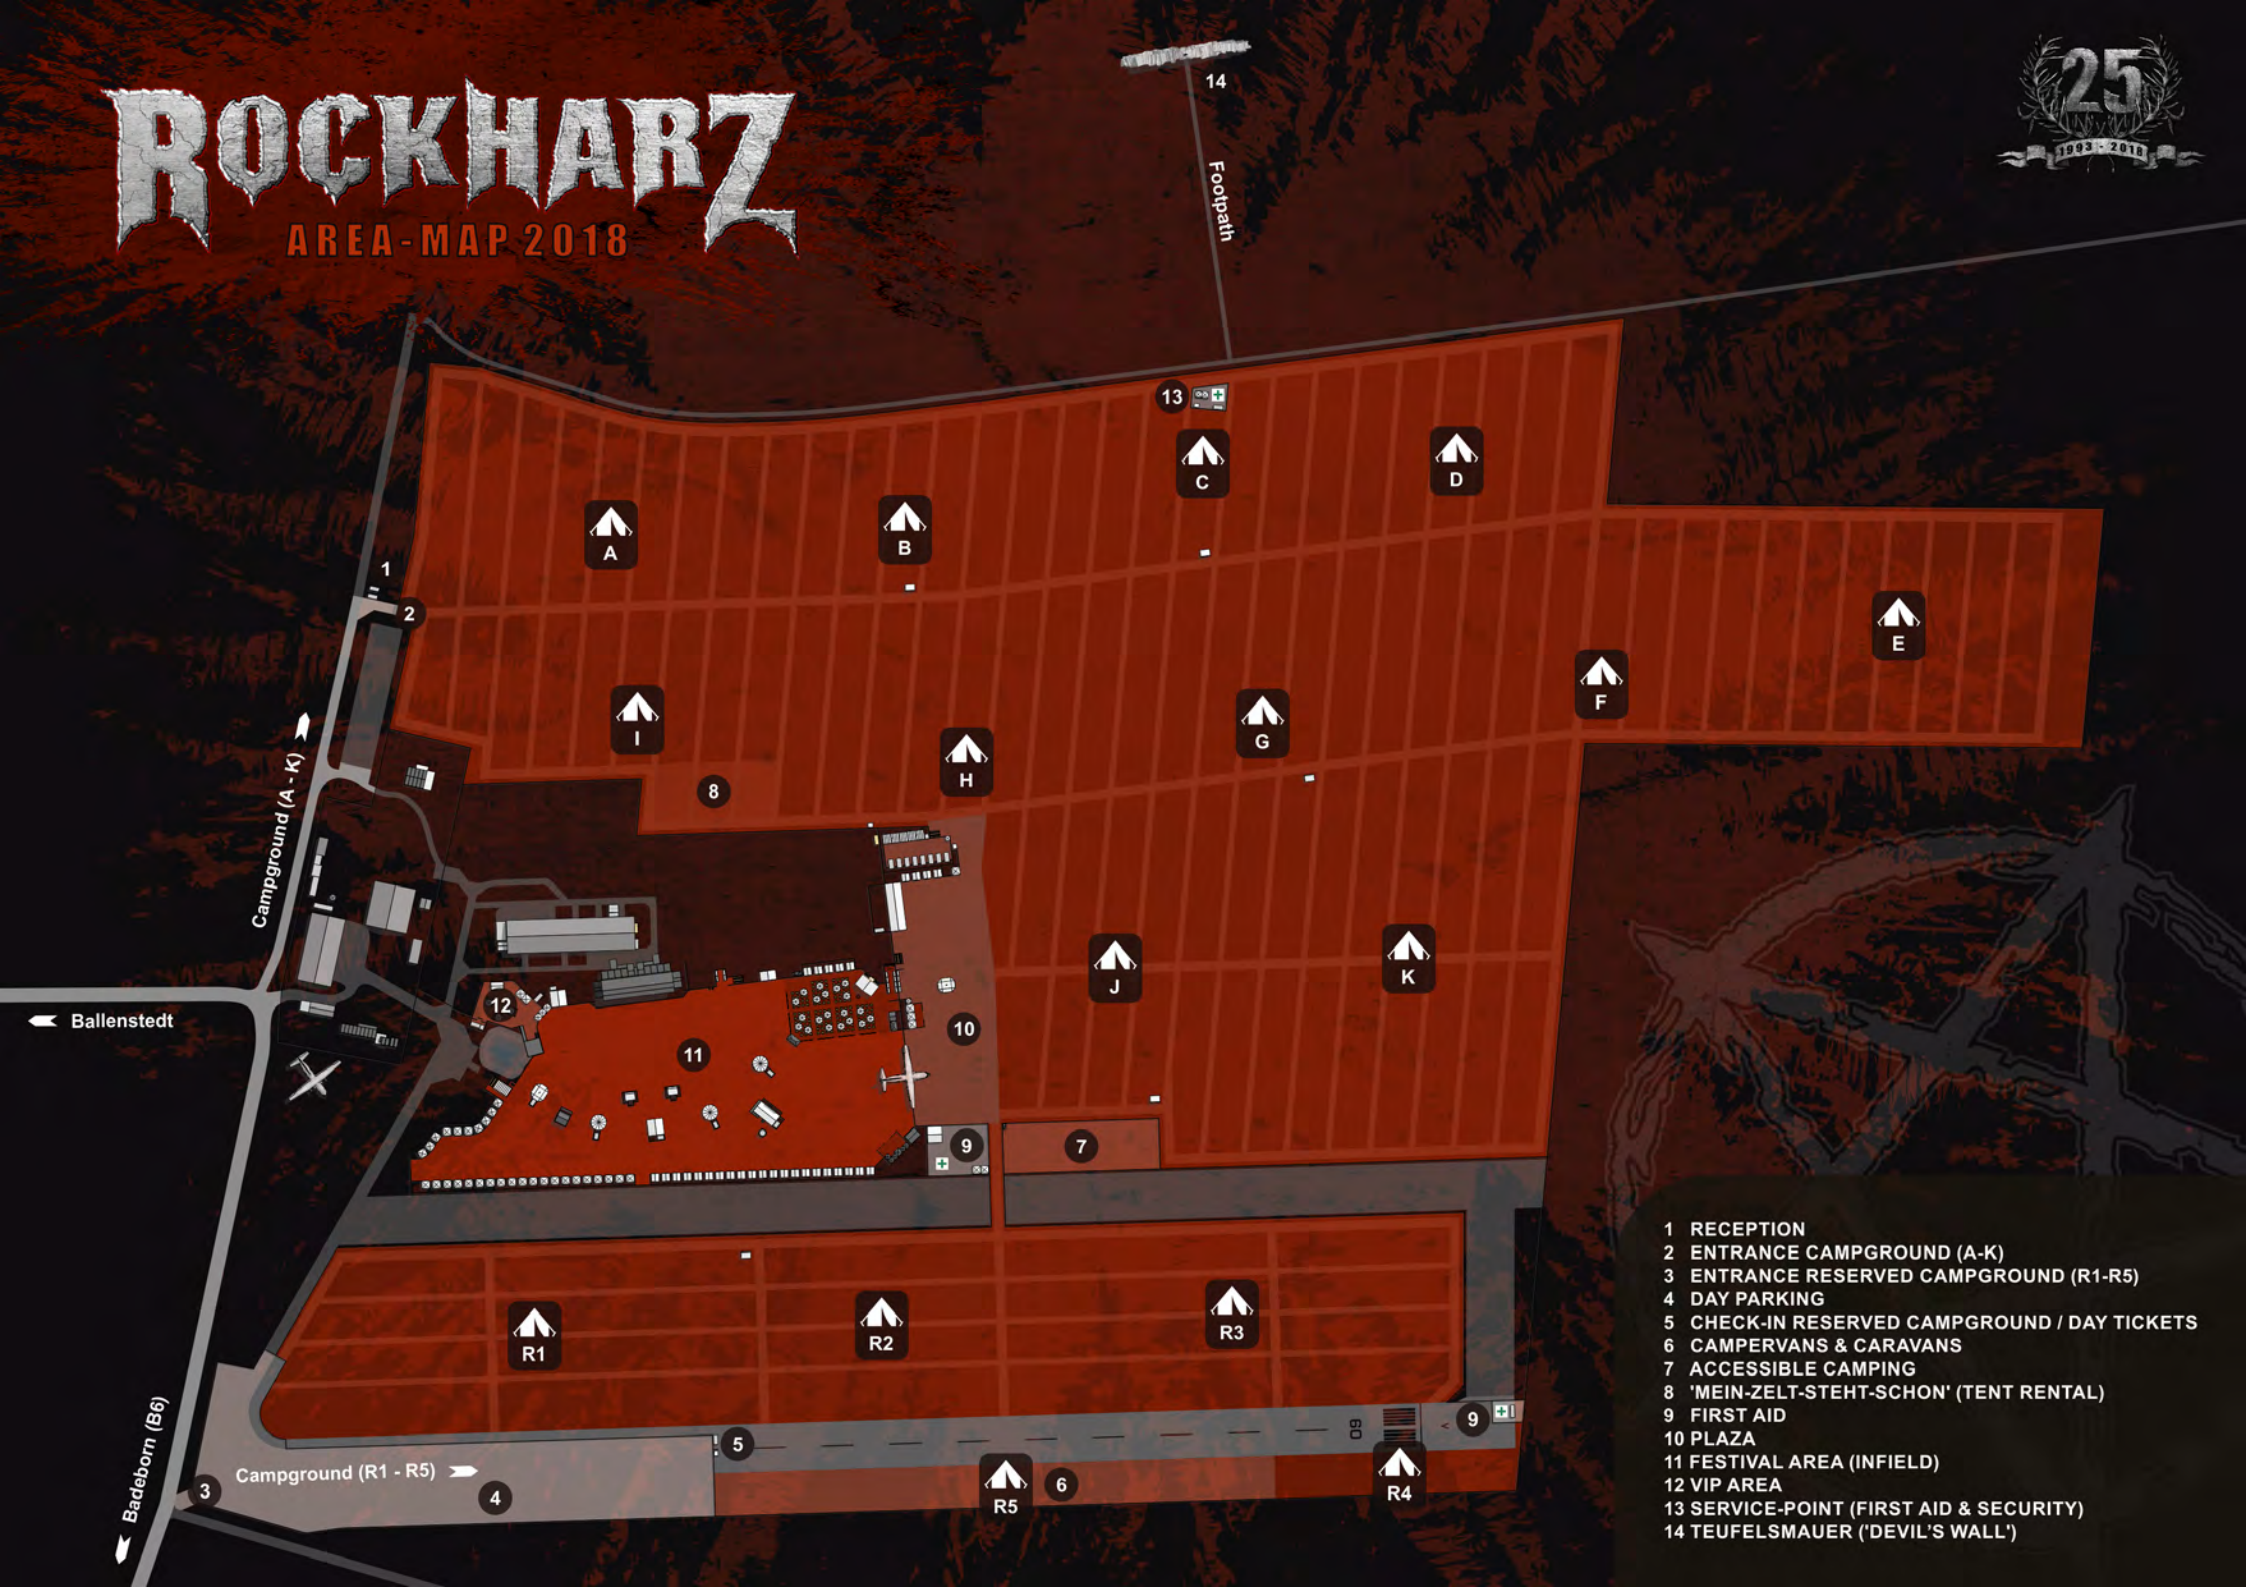

ROCKHARZ

AREA-MAP 2018

- 1 RECEPTION
- 2 ENTRANCE CAMPGROUND (A-K)
- 3 ENTRANCE RESERVED CAMPGROUND (R1-R5)
- 4 DAY PARKING
- 5 CHECK-IN RESERVED CAMPGROUND / DAY TICKETS
- 6 CAMPERVANS & CARAVANS
- 7 ACCESSIBLE CAMPING
- 8 'MEIN-ZELT-STEHT-SCHON' (TENT RENTAL)
- 9 FIRST AID
- 10 PLAZA
- 11 FESTIVAL AREA (INFIELD)
- 12 VIP AREA
- 13 SERVICE-POINT (FIRST AID & SECURITY)
- 14 TEUFELSMAUER ('DEVIL'S WALL')