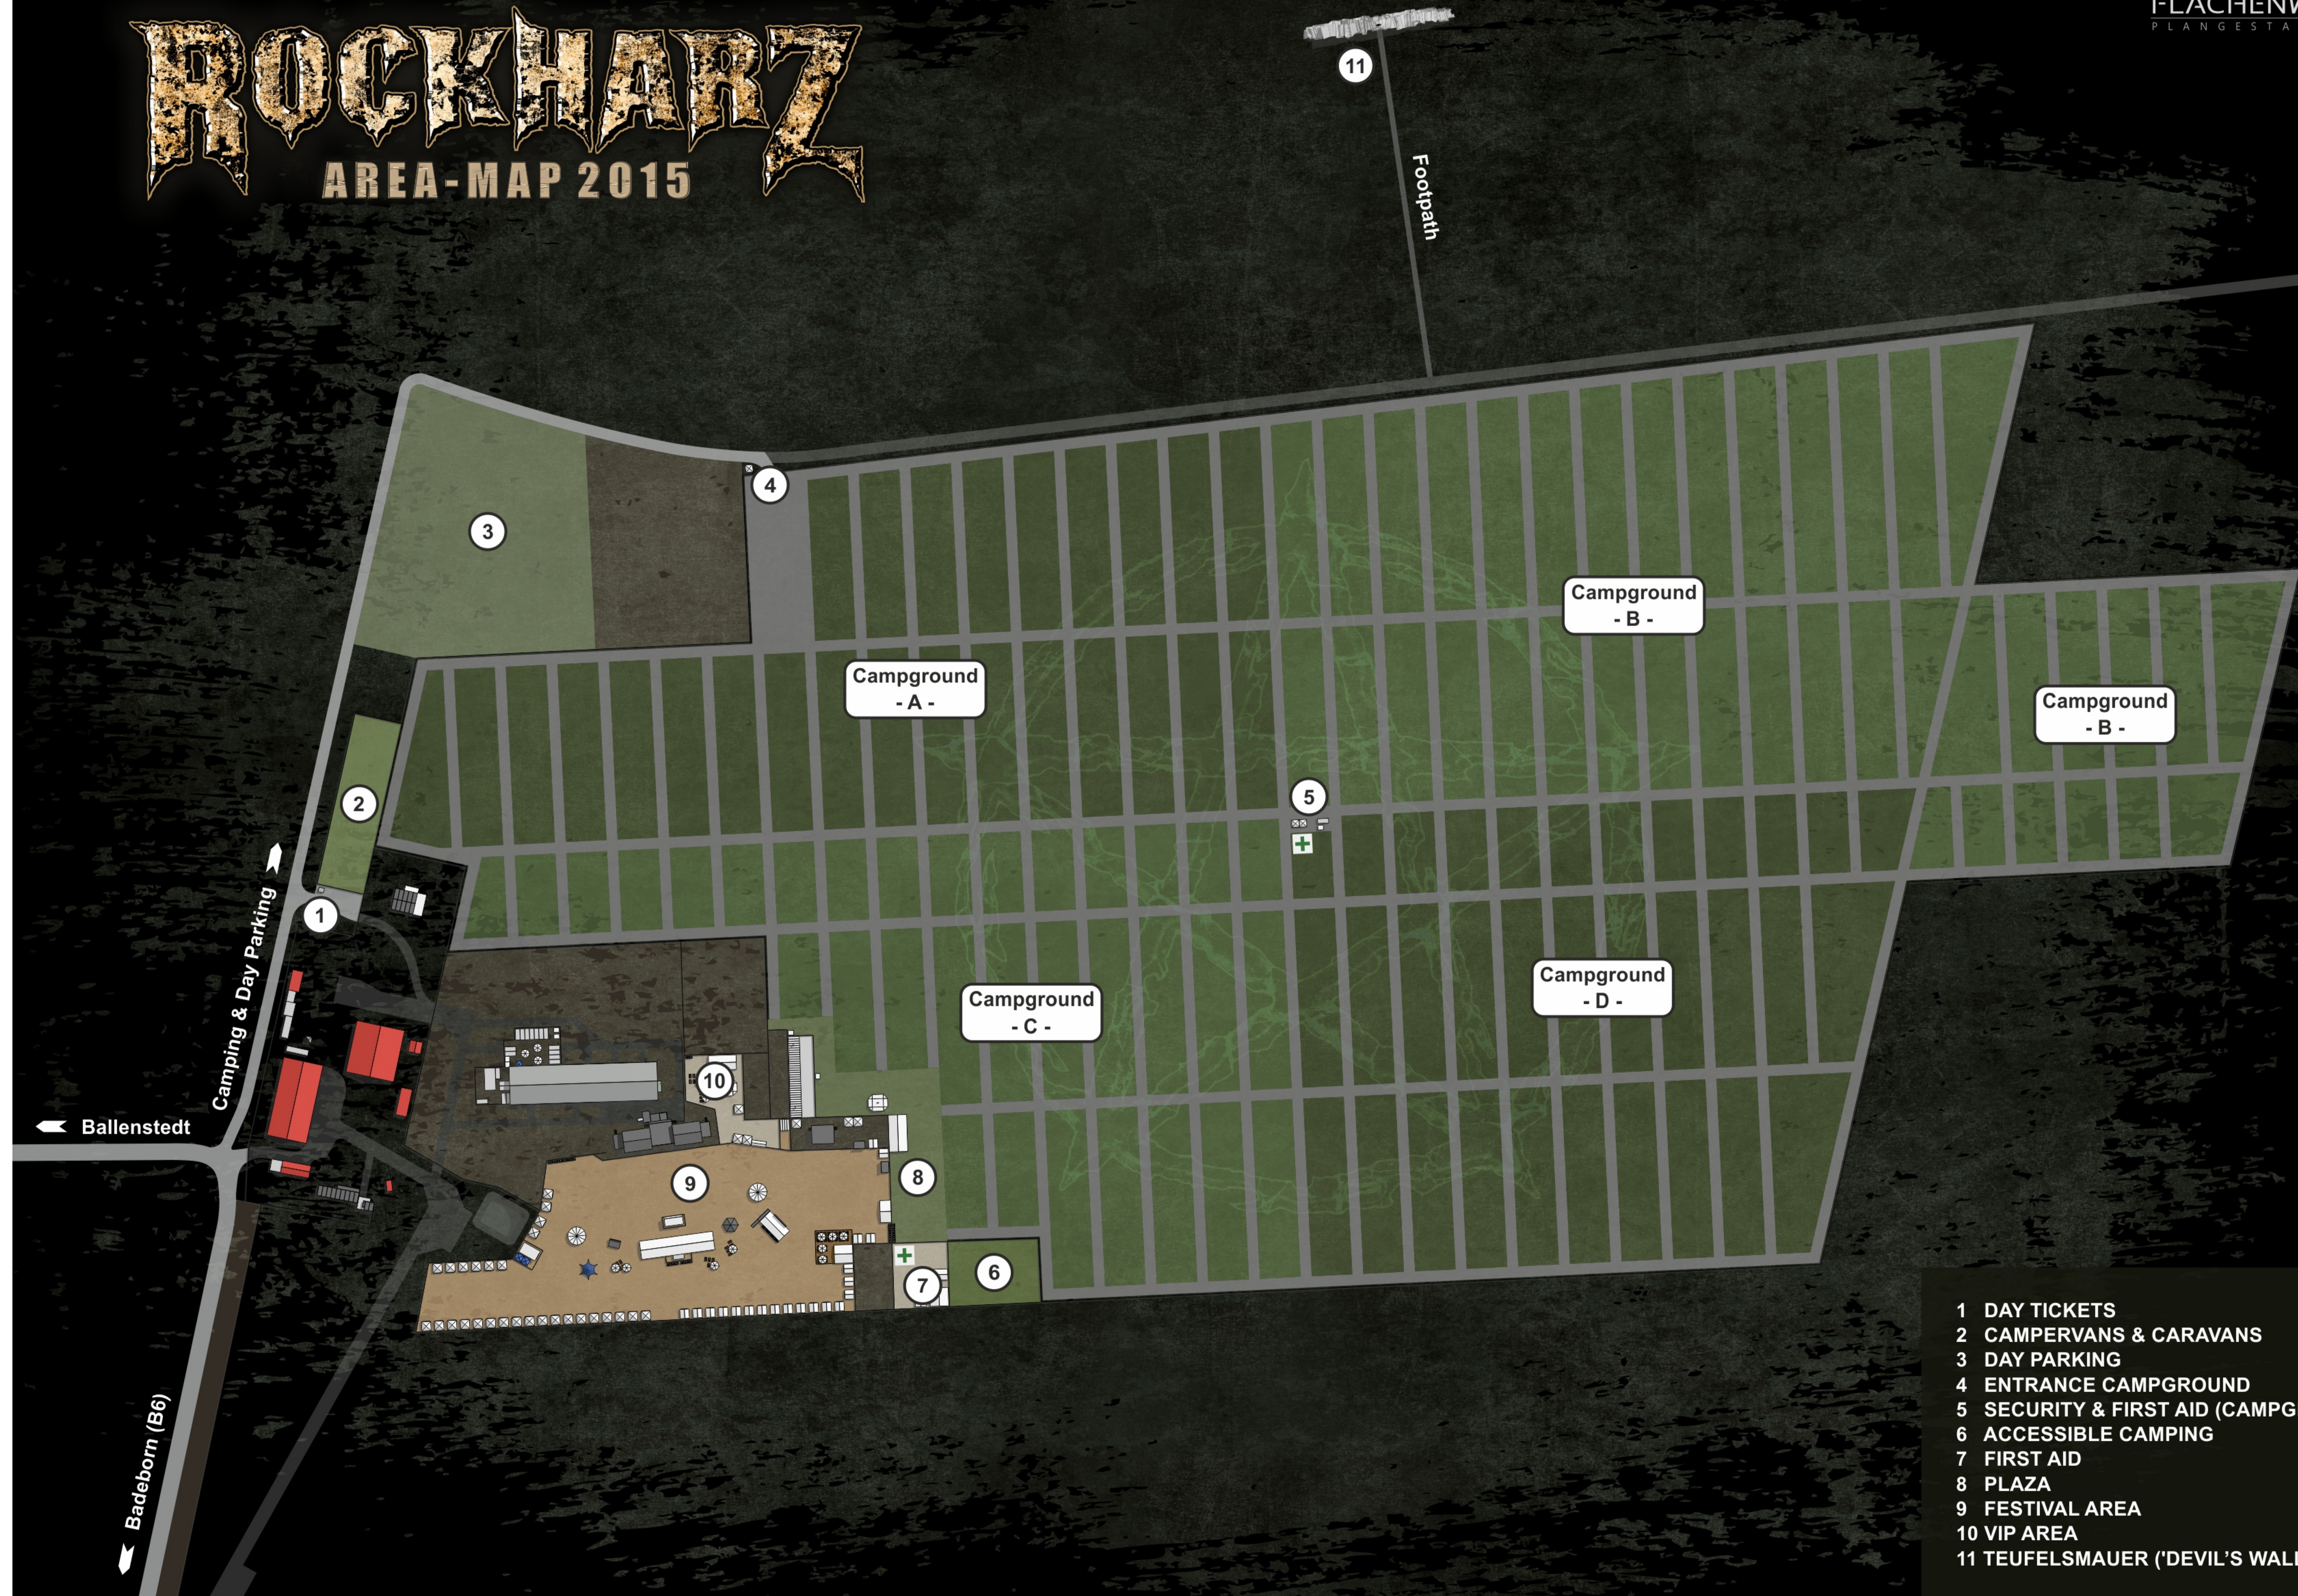

ROCKHARZ

AREA-MAP 2015

- 1 DAY TICKETS
- 2 CAMPERVANS & CARAVANS
- 3 DAY PARKING
- 4 ENTRANCE CAMPGROUND
- 5 SECURITY & FIRST AID (CAMPGROUND)
- 6 ACCESSIBLE CAMPING
- 7 FIRST AID
- 8 PLAZA
- 9 FESTIVAL AREA
- 10 VIP AREA
- 11 TEUFELSMAUER ('DEVIL'S WALL')